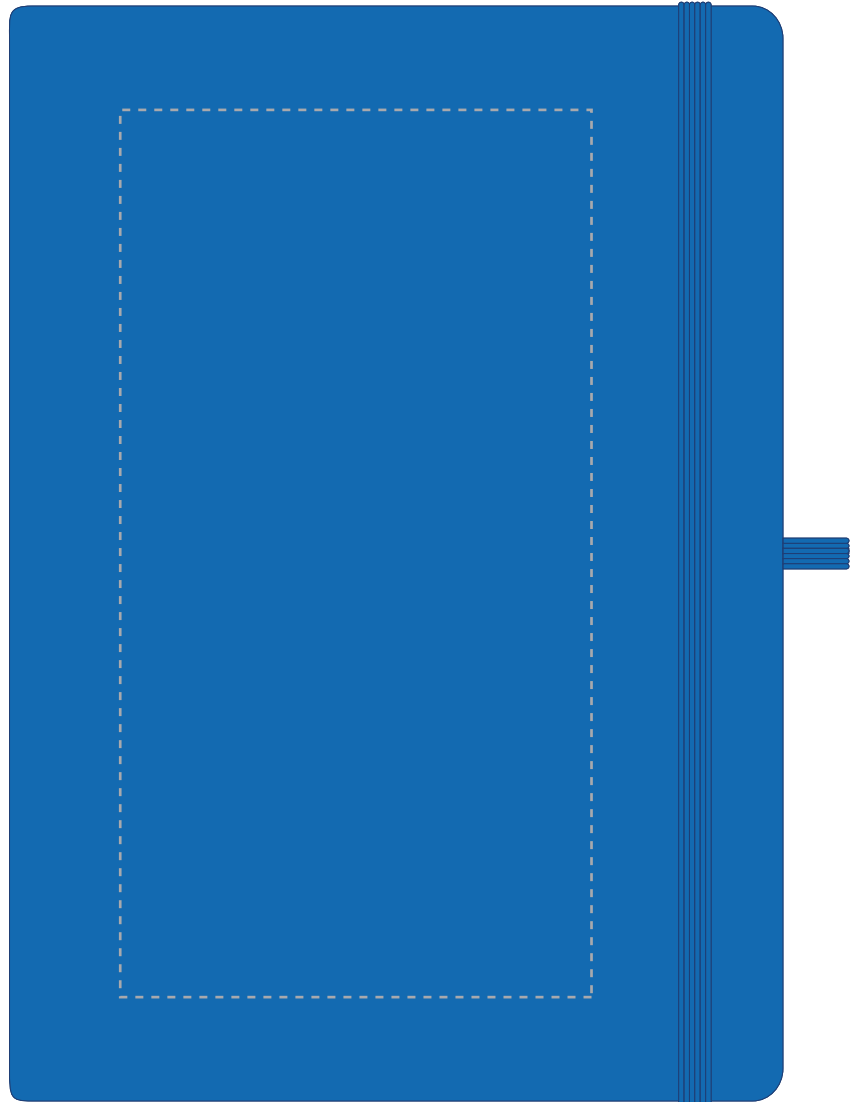

Your Ref:	Quantity:	Product Code: QS0344
Our Ref:	Version: 1	Product Colour: ROYAL BLUE

**PRINTING CONCERNS:**

We stock this item in the following colours

**PANTONE REFERENCE(S)**

Due to the nature of the product the print position may vary by 2 - 3 mm

● Debossing/ Foil blocking

ARTWORK SCALE 50%

Product Image for visualisation  
- colours may vary

- CENTRED TO PRINT AREA
- CENTRED TO NOTEBOOK

The dashed line is to demonstrate print area and will not appear on your printed item

To proceed, please approve visual via the online system.

ARTWORK SCALE 100%  
Max print area: 125mm x 235mm